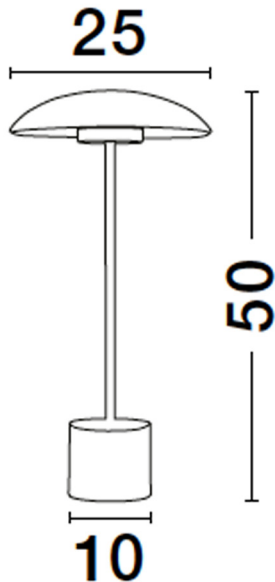

NOVA LUCE

PRODUCT DATASHEET

Version: 001

PRODUCT PHOTOGRAPH

TECHNICAL DRAWING

GENERAL INFORMATION

Product Code	9501227
Collection	Decorative
Product Category	Table
Product Family	Lash
Mounting Location	N/A
Application Environment	Indoor

DIMENSION & WEIGHT

LxWxH (cm)	L: 25 W: 10 H: 50
Cut out (cm)	N/A
Weight (Kgr)	2.1

MATERIAL & COLOR

Product Color	Gold
Body Material	Metal

APPLICATION & MOUNTING

Ambient Working Temp.	Max 45 oC
Type of Protection	IP20
Dimmable	No
Type of Dimming (Optional)	N/A
Mounting type	N/A
Mounting Depth (cm)	N/A
Led Module Replaceable	No
Light Source	LED

Power (Nominal)	5W
Input voltage (Nominal)	220-240Vac
Mains Frequency	50/60Hz

PHOTOMETRICAL DATA

Luminous Flux	250 lm
Color Temperature	3000K
Light Color (Designation)	Warm White

WARRANTY

Warranty	3 Years
----------	----------------