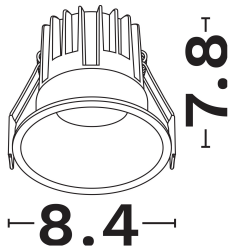

NOVA LUCE

PRODUCT DATASHEET

Version: 001

PRODUCT PHOTOGRAPH

TECHNICAL DRAWING

COMPATIBLE WITH

— On/Off Driver: Included

— Triac Driver: 9844019

— Dali Driver: 9621523

GENERAL INFORMATION

Product Code	9580623
Product Category	Downlights
Product Family	Luella
Mounting Location	Ceiling
Application Environment	Indoor

DIMENSION & WEIGHT

LxWxH (cm)	D: 8.5 H:7.8
Cut out (cm)	7,5
Weight (Kgr)	N/A

MATERIAL & COLOR

Product Color	Black & Gold
Body Material	Aluminium
Cover Material	N/A

APPLICATION & MOUNTING

Ambient Working Temp.	45 C
Type of Protection	IP20
Protection Class IK	IK03
Dimmable	Yes
Type of Dimming (Optional)	Triac/Dali
Mounting type	Recessed
Mounting Depth (cm)	Ceiling
Led Module Replaceable	No
Light Source	Led
Adjustable	No

Power (Nominal)	13
Input voltage (Nominal)	220-240Vac
Mains Frequency	50/60Hz
Output voltage	40Vdc
Output Current	300mA
Power Factor	0,9
Efficiency	>73%
SVM	<0.4
Pst	<1
Class	II

PHOTOMETRICAL DATA

Luminous Flux	1065
Luminous Efficacy	81.9
Color Temperature	3000
Light Color (Designation)	Warm White
CRI	>90
SDCM	<3
Beam Angle	38
UGR	<19