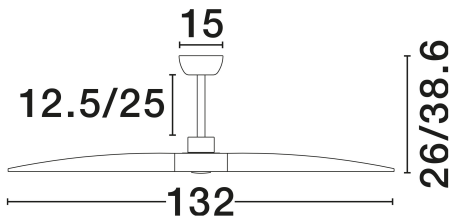

TECHNICAL DRAWING

GENERAL INFORMATION

Product Code	9953199
Collection	Indoor
Product Category	Fans
Product Family	Arcadia
Mounting Location	Ceiling
Application Environment	Indoor
Specifications	N/A

DIMENSION & WEIGHT

LxWxH (cm)	L: 132 W: 15 H: 38.6
Cut Out (cm)	N/A
Weight (Kgr)	5

MATERIAL & COLOR

Product Color	Black & Natural Wood
Body Material	Metal & Wood

APPLICATION & MOUNTING

Ambient Working Temp.	Max 45°C
Type of Protection	IP20
Dimmable	N/A
Type of Dimming	N/A
Mounting type	Surface
Mounting Depth (cm)	N/A
Led Module Replaceable	N/A
Light Source	N/A

NOVA LUCE S.A

Schimatari Viotias
32009, Greece

+30 22620 58 121
+30 22620 56 743

info@novaluce.com
www.novaluce.com