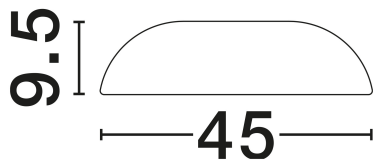

TECHNICAL DRAWING

GENERAL INFORMATION

Product Code	9268046
Collection	Indoor
Product Category	Ceiling
Product Family	Felicia
Mounting Location	Ceiling
Application Environment	Indoor
Specifications	N/A

DIMENSION & WEIGHT

LxWxH (cm)	D: 45 H: 9.5
Cut Out (cm)	N/A
Weight (Kgr)	2

MATERIAL & COLOR

Product Color	Sandy White
Body Material	Steel, Aluminium &Acrylic

APPLICATION & MOUNTING

Ambient Working Temp.	Max 45°C
Type of Protection	IP20
Dimmable	Yes
Type of Dimming	Triac
Mounting type	Surface
Mounting Depth (cm)	N/A
Led Module Replaceable	No
Light Source	LED

NOVA LUCE S.A

Schimatari Viotias
32009, Greece

+30 22620 58 121
+30 22620 56 743

info@novaluce.com
www.novaluce.com