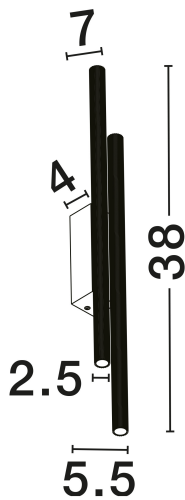

NOVA LUCE

PRODUCT DATASHEET

Version: 001

PRODUCT PHOTOGRAPH

TECHNICAL DRAWING

GENERAL INFORMATION

Product Code	9060239
Collection	Indoor
Product Category	Wall
Product Family	Paron
Mounting Location	Wall
Application Environment	Indoor
Specifications	N/A

DIMENSION & WEIGHT

LxWxH (cm)	L: 38 W: 7 H: 7
Cut Out (cm)	N/A
Weight (Kgr)	0.62

MATERIAL & COLOR

Product Color	Sandy Black & Gold
Body Material	Aluminium

APPLICATION & MOUNTING

Ambient Working Temp.	Max 45°C
Type of Protection	IP20
Dimmable	No
Type of Dimming	N/A
Mounting type	Surface
Mounting Depth (cm)	N/A
Led Module Replaceable	No
Light Source	LED

Power (Nominal)	15W
Input voltage (Nominal)	220-240V
Mains Frequency	50/60Hz

PHOTOMETRICAL DATA

Luminous Flux	715lm
Color Temperature	3000K
Light Color (Designation)	Warm White

WARRANTY

Warranty	3 Years
----------	----------------