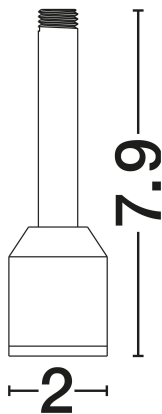

TECHNICAL DRAWING

GENERAL INFORMATION

Product Code	9980617
Collection	Indoor
Product Category	Accessories
Product Family	Invento
Mounting Location	N/A
Application Environment	Indoor
Specifications	N/A

DIMENSION & WEIGHT

LxWxH (cm)	D: 2 H: 7.9
Cut Out (cm)	N/A
Weight (Kgr)	0

MATERIAL & COLOR

Product Color	Black
Body Material	Aluminium

APPLICATION & MOUNTING

Ambient Working Temp.	Max 45°C
Type of Protection	N/A
Dimmable	N/A
Type of Dimming	N/A
Mounting type	Surface
Mounting Depth (cm)	N/A
Led Module Replaceable	N/A
Light Source	N/A

NOVA LUCE S.A

Schimatari Viotias
32009, Greece

+30 22620 58 121
+30 22620 56 743

info@novaluce.com
www.novaluce.com