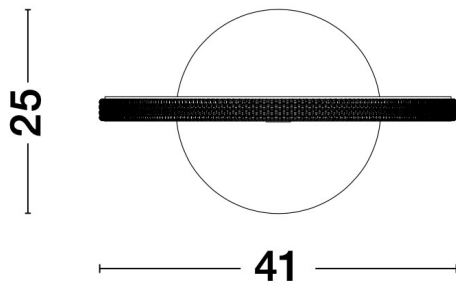

NOVA LUCE

PRODUCT DATASHEET

Version: 001

PRODUCT PHOTOGRAPH

TECHNICAL DRAWING

GENERAL INFORMATION

Product Code	9481096
Collection	Decorative
Product Category	Floor
Product Family	Nager
Mounting Location	N/A
Application Environment	Indoor

DIMENSION & WEIGHT

LxWxH (cm)	L: 41 W: 25 H: 125
Cut out (cm)	N/A
Weight (Kgr)	4.0

MATERIAL & COLOR

Product Color	Sandy Black
Body Material	Aluminium & Acrylic

APPLICATION & MOUNTING

Ambient Working Temp.	Max 45 oC
Type of Protection	IP20
Dimmable	No
Type of Dimming (Optional)	N/A
Mounting type	N/A
Mounting Depth (cm)	N/A
Led Module Replaceable	No
Light Source	LED

Power (Nominal)	35W
Input voltage (Nominal)	220-240Vac
Mains Frequency	50/60Hz

PHOTOMETRICAL DATA

Luminous Flux	1873 lm
Color Temperature	3000K
Light Color (Designation)	Warm White

WARRANTY

Warranty	3 Years
----------	----------------