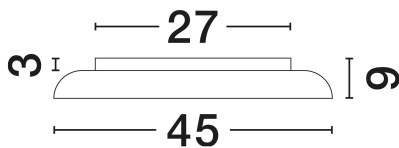

NOVA LUCE

PRODUCT DATASHEET

Version: 001

PRODUCT PHOTOGRAPH

TECHNICAL DRAWING

GENERAL INFORMATION

| | |
|-------------------------|---------|
| Product Code | 9005644 |
| Collection | Indoor |
| Product Category | Ceiling |
| Product Family | Linus |
| Mounting Location | Ceiling |
| Application Environment | Indoor |
| Specifications | N/A |

DIMENSION & WEIGHT

| | |
|--------------|------------|
| LxWxH (cm) | D: 45 H: 9 |
| Cut Out (cm) | N/A |
| Weight (Kgr) | 2.59 |

MATERIAL & COLOR

| | |
|---------------|---------------------|
| Product Color | Sandy Black |
| Body Material | Aluminium & Acrylic |