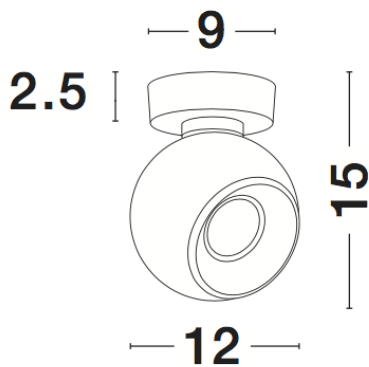

NOVA LUCE

PRODUCT DATASHEET

Version: 001

PRODUCT PHOTOGRAPH

TECHNICAL DRAWING

GENERAL INFORMATION

Product Code	665001
Collection	Decorative
Product Category	Spotlights
Product Family	Tore
Mounting Location	Ceiling
Application Environment	Indoor

DIMENSION & WEIGHT

LxWxH (cm)	D: 12 H: 15
Cut out (cm)	N/A
Weight (Kgr)	0.2

MATERIAL & COLOR

Product Color	Matt White
Body Material	Metal

APPLICATION & MOUNTING

Ambient Working Temp.	Max 45 oC
Type of Protection	IP20
Dimmable	Depends on the lamp
Type of Dimming (Optional)	N/A
Mounting type	Ceiling
Mounting Depth (cm)	N/A
Led Module Replaceable	Yes
Light Source	LED GU10