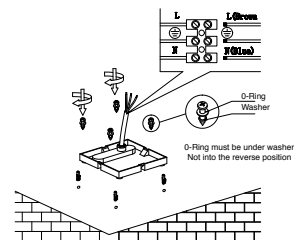

NOVA LUCE

9176101

1

Turn off the general switch

2

Dismantle the product

3

Drill holes apply screws with Plastic anchors & connect the wires

4

Apply the side screws

5

Turn on the general switch