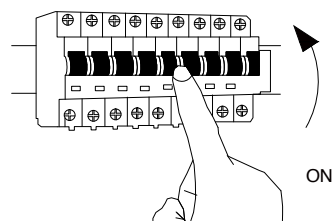

NOVA LUCE

9176101

1

Turn off the general switch

2

Dismantle the product

3

Drill holes apply screws with Plastic anchors & connect the wires

4

Apply the side screws

5

Turn on the general switch