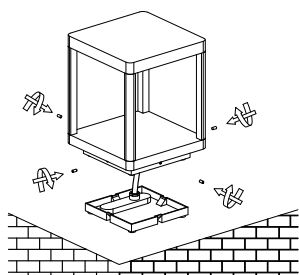

NOVA LUCE

9176101

1

Turn off the general switch

2

Dismantle the product

3

Drill holes apply screws with Plastic anchors & connect the wires

4

Apply the side screws

5

Turn on the general switch