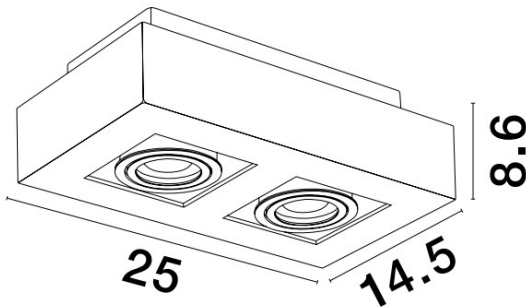

NOVA LUCE

PRODUCT DATASHEET

Version: 001

PRODUCT PHOTOGRAPH

GENERAL INFORMATION

Product Code	9030434
Product Category	Ceiling GU10
Product Family	Robin
Mounting Location	Ceiling
Application Environment	Indoor

DIMENSION & WEIGHT

LxWxH (cm)	L: 25 W: 14,5 H: 8,6
Cut out (cm)	0
Weight (Kgr)	1.01

TECHNICAL DRAWING

MATERIAL & COLOR

Product Color	Black
Body Material	Aluminium
Cover Material	N/A

APPLICATION & MOUNTING

Ambient Working Temp.	45 C
Type of Protection	IP20
Protection Class IK	IK03
Dimmable	N/A
Type of Dimming (Optional)	N/A
Mounting type	Surface
Mounting Depth (cm)	Ceiling
Led Module Replaceable	Yes
Light Source	LED GU10 / MR16
Adjustable	No