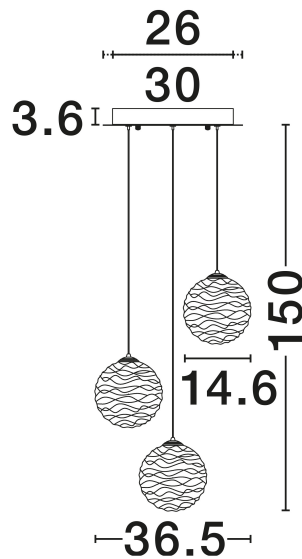

NOVA LUCE

PRODUCT DATASHEET

Version: 001

PRODUCT PHOTOGRAPH

TECHNICAL DRAWING

GENERAL INFORMATION

Product Code	9214162
Collection	Indoor
Product Category	Suspension
Product Family	Blazik
Mounting Location	Ceiling
Application Environment	Indoor
Specifications	N/A

DIMENSION & WEIGHT

LxWxH (cm)	D: 36.5 H: 150
Cut Out (cm)	N/A
Weight (Kgr)	1.6

MATERIAL & COLOR

Product Color	Clear Structured & Brass Gold
Body Material	Glass & Metal

APPLICATION & MOUNTING

Ambient Working Temp.	Max 45°C
Type of Protection	IP20
Dimmable	Yes
Type of Dimming	Triac
Mounting type	Surface
Mounting Depth (cm)	N/A
Led Module Replaceable	No
Light Source	LED

Power (Nominal)	12W
Input voltage (Nominal)	220-240V
Mains Frequency	50/60Hz

PHOTOMETRICAL DATA

Luminous Flux	842lm
Color Temperature	3000K
Light Color (Designation)	Warm White

WARRANTY

Warranty	3 Years
----------	----------------