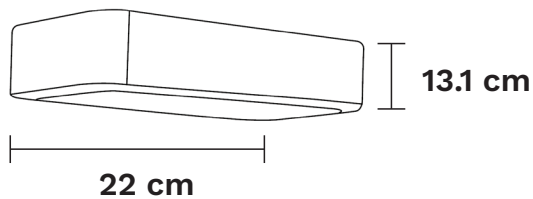

GENERAL INFORMATION

Product Code	9104021
Collection	Outdoor
Product Category	Wall
Product Family	NED
Mounting Location	Wall
Application Environment	Outdoor

DIMENSION & WEIGHT

LxWxH (cm)	L: 22 W: 5.5 H: 13.1
Cut out (cm)	N/A
Weight (Kgr)	1.0

MATERIAL & COLOR

Product Color	Dark Grey
Body Material	Aluminium & Glass

APPLICATION & MOUNTING

Ambient Working Temp.	Max 40 oC
Type of Protection	IP54
Dimmable	No
Type of Dimming (Optional)	N/A
Mounting type	Surface
Mounting Depth (cm)	N/A
Led Module Replaceable	No
Light Source	LED

NOVA LUCE S.A

Schimatari Viotias
32009, Greece

+30 22620 58 121
+30 22620 56 743

info@novaluce.com
www.novaluce.com