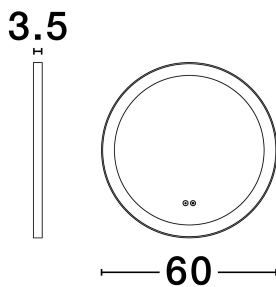

NOVA LUCE

PRODUCT DATASHEET

Version: 001

PRODUCT PHOTOGRAPH

TECHNICAL DRAWING

GENERAL INFORMATION

Product Code	9006036
Collection	Indoor
Product Category	Bathroom
Product Family	Ural
Mounting Location	Ceiling
Application Environment	Indoor
Specifications	N/A

DIMENSION & WEIGHT

LxWxH (cm)	D: 60 W: 3.5
Cut Out (cm)	N/A
Weight (Kgr)	7

MATERIAL & COLOR

Product Color	Sandy Black & White
Body Material	Aluminium & Mirror Glass

APPLICATION & MOUNTING

Ambient Working Temp.	Max 45°C
Type of Protection	IP44
Dimmable	No
Type of Dimming	N/A
Mounting type	Surface
Mounting Depth (cm)	N/A
Led Module Replaceable	No
Light Source	LED

Power (Nominal)	20W
Input voltage (Nominal)	220-240V
Mains Frequency	50/60Hz

PHOTOMETRICAL DATA

Luminous Flux	682lm
Color Temperature	3000K
Light Color (Designation)	Warm White

WARRANTY

Warranty	3 Years
----------	----------------