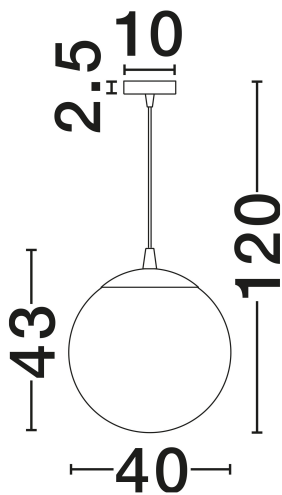

NOVA LUCE

PRODUCT DATASHEET

Version: 001

PRODUCT PHOTOGRAPH

TECHNICAL DRAWING

GENERAL INFORMATION

Product Code	9080400
Collection	Indoor
Product Category	Suspension
Product Family	Lazione
Mounting Location	Ceiling
Application Environment	Indoor
Specifications	N/A

DIMENSION & WEIGHT

LxWxH (cm)	D: 40 H: 120
Cut Out (cm)	N/A
Weight (Kgr)	2.5

MATERIAL & COLOR

Product Color	Gradient Smokey & Chrome
Body Material	Glass & Aluminium

APPLICATION & MOUNTING

Ambient Working Temp.	Max 45°C
Type of Protection	IP20
Dimmable	N/A
Type of Dimming	N/A
Mounting type	Surface
Mounting Depth (cm)	N/A
Led Module Replaceable	Yes
Light Source	E27

Power (Nominal)	1x12W
Input voltage (Nominal)	100-240V
Mains Frequency	50/60Hz

PHOTOMETRICAL DATA

Luminous Flux	N/A
Color Temperature	N/A
Light Color (Designation)	N/A

WARRANTY

Warranty	3 Years
----------	----------------