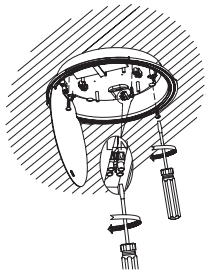

NOVA LUCE

9030823

1

Turn off the general switch

2

Unlock

3

Remove the cap

4

Connect the wires

5

Adjust

6

Apply the element in place

6

Turn on the general switch