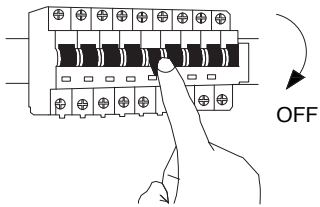

NOVA LUCE

9030823

1

Turn off the general switch

2

Unlock

3

Remove the cap

4

Connect the wires

5

Adjust

6

Apply the element in place

6

Turn on the general switch