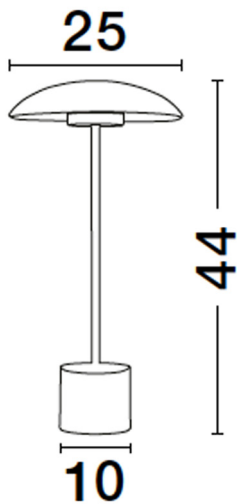

NOVA LUCE

PRODUCT DATASHEET

Version: 001

PRODUCT PHOTOGRAPH

TECHNICAL DRAWING

GENERAL INFORMATION

Product Code	9501229
Collection	Decorative
Product Category	Table
Product Family	Lash
Mounting Location	N/A
Application Environment	Indoor

DIMENSION & WEIGHT

LxWxH (cm)	L: 25 W: 10 H: 44
Cut out (cm)	N/A
Weight (Kgr)	2.5

MATERIAL & COLOR

Product Color	Gold & Black
Body Material	Metal

APPLICATION & MOUNTING

Ambient Working Temp.	Max 45 oC
Type of Protection	IP20
Dimmable	No
Type of Dimming (Optional)	N/A
Mounting type	N/A
Mounting Depth (cm)	N/A
Led Module Replaceable	No
Light Source	LED

Power (Nominal)	5W
Input voltage (Nominal)	220-240Vac
Mains Frequency	50/60Hz

PHOTOMETRICAL DATA

Luminous Flux	250 lm
Color Temperature	3000K
Light Color (Designation)	Warm White

WARRANTY

Warranty	3 Years
----------	----------------