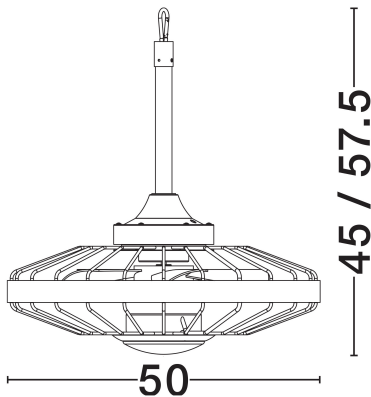

NOVA LUCE

PRODUCT DATASHEET

Version: 001

PRODUCT PHOTOGRAPH

TECHNICAL DRAWING

GENERAL INFORMATION

Product Code	9952396
Collection	Indoor
Product Category	Fans
Product Family	Brizzy
Mounting Location	Ceiling
Application Environment	Indoor
Specifications	N/A

DIMENSION & WEIGHT

LxWxH (cm)	D: 50 H1: 45 H2: 57.5
Cut Out (cm)	N/A
Weight (Kgr)	4.85

MATERIAL & COLOR

Product Color	Sandy Black & Matt Black
Body Material	Metal & Abs

APPLICATION & MOUNTING

Ambient Working Temp.	Max 45°C
Type of Protection	IP44
Dimmable	Yes
Type of Dimming	Triac
Mounting type	Surface
Mounting Depth (cm)	N/A
Led Module Replaceable	No
Light Source	LED

Power (Nominal)	20W
Input voltage (Nominal)	220-240V
Mains Frequency	50/60Hz

PHOTOMETRICAL DATA

Luminous Flux	1110lm
Color Temperature	3000-4500-6000K
Light Color (Designation)	WW - CW

WARRANTY

Warranty	3 Years
----------	----------------