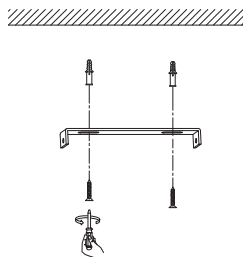

NOVA LUCE

9988171

1

Turn off the general switch

2

Drill holes & apply plastic anchors
With screws

3

Connect the wires

4

Apply the side screws

5

Apply the bulb

6

Apply the glass

7

Turn on the general switch