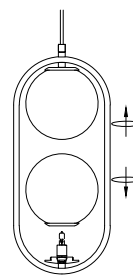

NOVA LUCE

9988171

1

Turn off the general switch

2

Drill holes & apply plastic anchors
With screws

3

Connect the wires

4

Apply the side screws

5

Apply the bulb

6

Apply the glass

7

Turn on the general switch