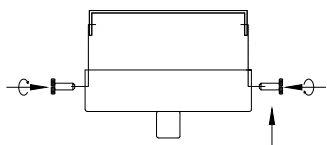

NOVA LUCE

9988171

1

Turn off the general switch

2

Drill holes & apply plastic anchors
With screws

3

Connect the wires

4

Apply the side screws

5

Apply the bulb

6

Apply the glass

7

Turn on the general switch