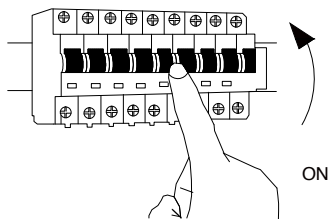

NOVA LUCE

9988171

1

Turn off the general switch

2

Drill holes & apply plastic anchors
With screws

3

Connect the wires

4

Apply the side screws

5

Apply the bulb

6

Apply the glass

7

Turn on the general switch