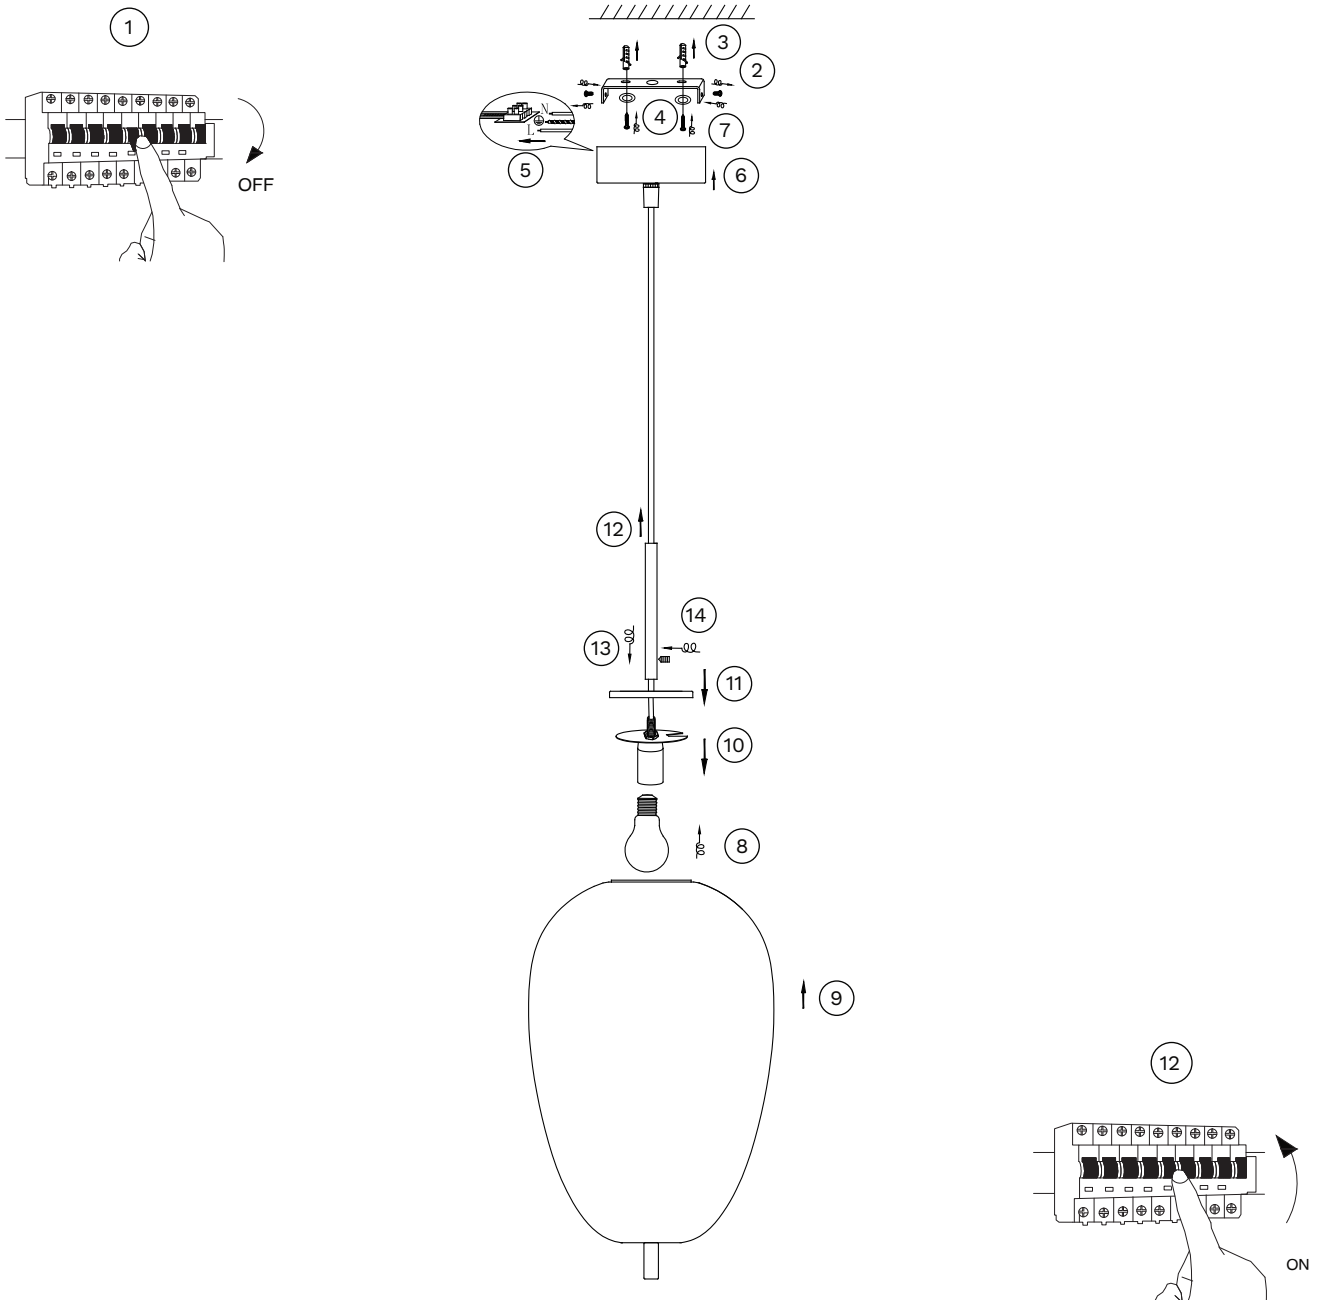

# NOVA LUCE

9624063  
9624073  
9624081

1. Turn off the general switch
2. Drill holes
3. Apply plastic anchors
4. Apply screws
5. Connect wires
6. Put the canopy in place
7. Apply the side screws
8. By rotating put the bulb in place
9. Carefully apply the acrylic
10. 11. Put the socket in place
12. 13. By rotating place the pendant
14. Apply the side pendant screw
15. Turn on general switch