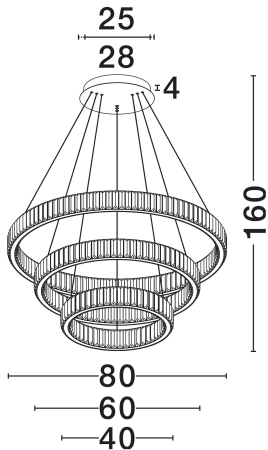

NOVA LUCE

PRODUCT DATASHEET

Version: 001

PRODUCT PHOTOGRAPH

TECHNICAL DRAWING

GENERAL INFORMATION

Product Code	9333069
Collection	Indoor
Product Category	Suspension
Product Family	Aurelia
Mounting Location	Wall
Application Environment	Indoor
Specifications	N/A

DIMENSION & WEIGHT

LxWxH (cm)	D: 80 H: 150
Cut Out (cm)	N/A
Weight (Kgr)	16

MATERIAL & COLOR

Product Color	Platinum Gold
Body Material	Metal & Crystal

APPLICATION & MOUNTING

Ambient Working Temp.	Max 45°C
Type of Protection	IP20
Dimmable	Yes
Type of Dimming	Triac
Mounting type	Surface
Mounting Depth (cm)	N/A
Led Module Replaceable	No
Light Source	LED

Power (Nominal)	92W
Input voltage (Nominal)	220-240V
Mains Frequency	50/60Hz

PHOTOMETRICAL DATA

Luminous Flux	4600lm
Color Temperature	3500K
Light Color (Designation)	Warm White

WARRANTY

Warranty	3 Years
----------	----------------