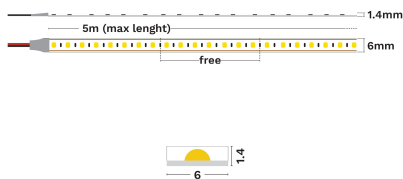

COMPATIBLE WITH

— On/Off Driver: N/A

— Triac Driver: N/A

— Dali Driver: N/A

GENERAL INFORMATION

Product Code	9621542
Product Category	Led Strips
Product Family	Free He
Mounting Location	N/A
Application Environment	Indoor

DIMENSION & WEIGHT

LxWxH (cm)	L:5m 6 mm
Cut out (cm)	N/A
Weight (Kgr)	N/A

MATERIAL & COLOR

Product Color	N/A
Body Material	Aluminium
Cover Material	N/A

APPLICATION & MOUNTING

Ambient Working Temp.	45 C
Type of Protection	IP20
Protection Class IK	N/A
Dimmable	Yes
Type of Dimming (Optional)	Triac/Dali
Mounting type	N/A
Mounting Depth (cm)	N/A
Led Module Replaceable	No
Light Source	Led
Adjustable	No

NOVA LUCE S.A

Schimatari Viotias
32009, Greece

+30 22620 58 121
+30 22620 56 743

info@novaluce.com
www.novaluce.com