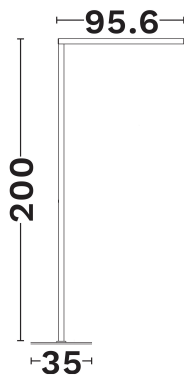

COMPATIBLE WITH

— On/Off Driver: N/A

— Triac Driver: N/A

— Dali Driver: N/A

GENERAL INFORMATION

Product Code	9008801
Product Category	Floor Lamps
Product Family	Gal
Mounting Location	Floor
Application Environment	Indoor

DIMENSION & WEIGHT

LxWxH (cm)	5.6 W: 3.5 H: 200 cm
Cut out (cm)	N/A
Weight (Kgr)	N/A

MATERIAL & COLOR

Product Color	Black
Body Material	Aluminium
Cover Material	N/A

APPLICATION & MOUNTING

Ambient Working Temp.	45 C
Type of Protection	IP20
Protection Class IK	IK04
Dimmable	Yes
Type of Dimming (Optional)	Touch Dimmable
Mounting type	Floor
Mounting Depth (cm)	Floor
Led Module Replaceable	No
Light Source	Led
Adjustable	No

NOVA LUCE S.A

Schimatari Viotias
32009, Greece

+30 22620 58 121
+30 22620 56 743

info@novaluce.com
www.novaluce.com