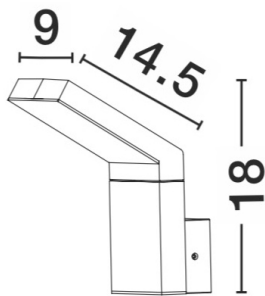

GENERAL INFORMATION

Product Code	711024
Collection	Outdoor
Product Category	Wall
Product Family	PARK
Mounting Location	Wall
Application Environment	Outdoor

DIMENSION & WEIGHT

LxWxH (cm)	L: 9 W: 14,5 H: 18
Cut out (cm)	N/A
Weight (Kgr)	0.4

MATERIAL & COLOR

Product Color	Dark Grey
Body Material	Aluminium-Acrylic

APPLICATION & MOUNTING

Ambient Working Temp.	Max 40 oC
Type of Protection	IP54
Dimmable	No
Type of Dimming (Optional)	N/A
Mounting type	Surface
Mounting Depth (cm)	N/A
Led Module Replaceable	No
Light Source	LED

NOVA LUCE S.A

Schimatari Viotias
32009, Greece

+30 22620 58 121
+30 22620 56 743

info@novaluce.com
www.novaluce.com