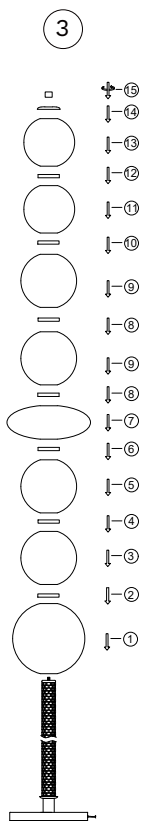

# NOVA LUCE

9186984

Apply the part by rotating

By rotating remove the top part

Apply the glass 1 by 1 & apply the top part

Plug it in