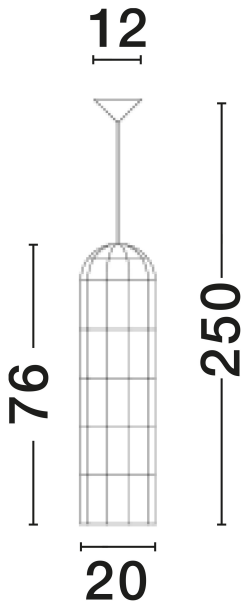

NOVA LUCE

PRODUCT DATASHEET

Version: 001

PRODUCT PHOTOGRAPH

TECHNICAL DRAWING

GENERAL INFORMATION

Product Code	9585081
Collection	Indoor
Product Category	Suspension
Product Family	Mia
Mounting Location	Ceiling
Application Environment	Indoor
Specifications	N/A

DIMENSION & WEIGHT

LxWxH (cm)	D: 20 H1: 76 H2: 250
Cut Out (cm)	N/A
Weight (Kgr)	0.85

MATERIAL & COLOR

Product Color	Natural
Body Material	Rattan

APPLICATION & MOUNTING

Ambient Working Temp.	Max 45°C
Type of Protection	IP20
Dimmable	Yes
Type of Dimming	N/A
Mounting type	Surface
Mounting Depth (cm)	N/A
Led Module Replaceable	Yes
Light Source	E27

Power (Nominal)	1x12W
Input voltage (Nominal)	100-240V
Mains Frequency	50/60Hz

PHOTOMETRICAL DATA

Luminus Flux	N/A
Color Temperature	N/A
Light Color (Designation)	N/A

WARRANTY

Warranty	3 Years
----------	----------------