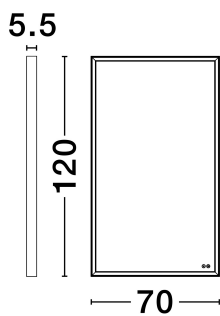

TECHNICAL DRAWING

APPLICATION & MOUNTING

Ambient Working Temp.	Max 45°C
Type of Protection	IP44
Dimmable	No
Type of Dimming	N/A
Mounting type	Surface
Mounting Depth (cm)	N/A
Led Module Replaceable	No
Light Source	LED

NOVA LUCE S.A

Schimatari Viotias
32009, Greece

+30 22620 58 121
+30 22620 56 743

info@novaluce.com
www.novaluce.com