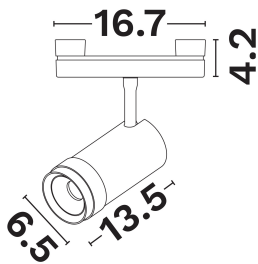

TECHNICAL DRAWING

MATERIAL & COLOR

Product Color	Black
Body Material	Aluminium
Cover Material	N/A

APPLICATION & MOUNTING

Ambient Working Temp.	45 C
Type of Protection	IP20
Protection Class IK	IK04
Dimmable	Yes
Type of Dimming (Optional)	Triac
Mounting type	Surface
Mounting Depth (cm)	Ceiling/Wall
Led Module Replaceable	No
Light Source	Led
Adjustable	Yes

COMPATIBLE WITH

— On/Off Driver: N/A

— Triac Driver: N/A

— Dali Driver: N/A

NOVA LUCE S.A

Schimatari Viotias
32009, Greece

+30 22620 58 121
+30 22620 56 743

info@novaluce.com
www.novaluce.com