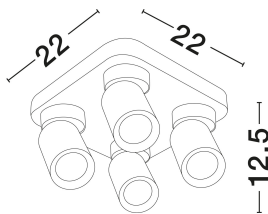

NOVA LUCE

PRODUCT DATASHEET

Version: 001

PRODUCT PHOTOGRAPH

GENERAL INFORMATION

Product Code	9011344
Collection	Indoor
Product Category	Spotlights
Product Family	Amecy
Mounting Location	Ceiling
Application Environment	Indoor
Specifications	N/A

DIMENSION & WEIGHT

LxWxH (cm)	L: 22 W: 22 H : 12.5
Cut Out (cm)	N/A
Weight (Kgr)	1.025

MATERIAL & COLOR

Product Color	Sandy Black
Body Material	Aluminium

TECHNICAL DRAWING

APPLICATION & MOUNTING

Ambient Working Temp.	Max 45°C
Type of Protection	IP20
Dimmable	Yes
Type of Dimming	N/A
Mounting type	Surface
Mounting Depth (cm)	N/A
Led Module Replaceable	Yes
Light Source	GU10