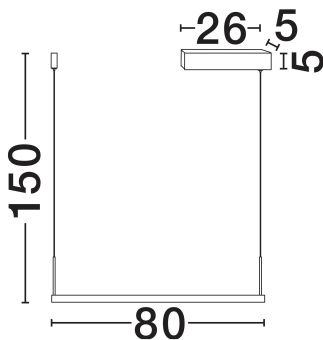

NOVA LUCE

PRODUCT DATASHEET

Version: 001

PRODUCT PHOTOGRAPH

TECHNICAL DRAWING

GENERAL INFORMATION

| | |
|-------------------------|------------|
| Product Code | 9030926 |
| Collection | Indoor |
| Product Category | Suspension |
| Product Family | Lunette |
| Mounting Location | Wall |
| Application Environment | Indoor |
| Specifications | N/A |

DIMENSION & WEIGHT

| | |
|--------------|--------------|
| LxWxH (cm) | D: 80 H: 150 |
| Cut Out (cm) | N/A |
| Weight (Kgr) | 3.5 |

MATERIAL & COLOR

| | |
|---------------|-------------|
| Product Color | Sandy Black |
| Body Material | Aluminium |

| | |
|-------------------------|-----------------|
| Power (Nominal) | 46W |
| Input voltage (Nominal) | 220-240V |
| Mains Frequency | 50/60Hz |

PHOTOMETRICAL DATA

| | |
|---------------------------|-------------------|
| Luminous Flux | 1879lm |
| Color Temperature | 3000K |
| Light Color (Designation) | Warm White |