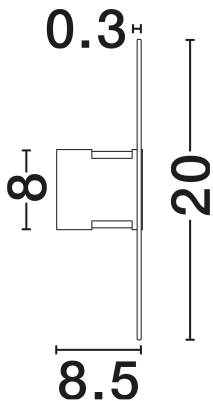

## PRODUCT PHOTOGRAPH

## TECHNICAL DRAWING

## DIMENSION & WEIGHT

LxWxH (cm)	D: 20 W: 8.5
Cut Out (cm)	N/A
Weight (Kgr)	0.6

### PHOTOMETRICAL DATA

Luminous Flux	<b>203lm</b>
Color Temperature	<b>3000K</b>
Light Color (Designation)	<b>Warm White</b>