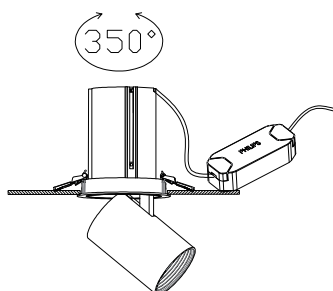

NOVA LUCE

7770444

1

Turn off the general switch

2

Make a cut out

3

Connect wires

4

Apply the product in to place

5

Adjust

6

Turn on the general switch