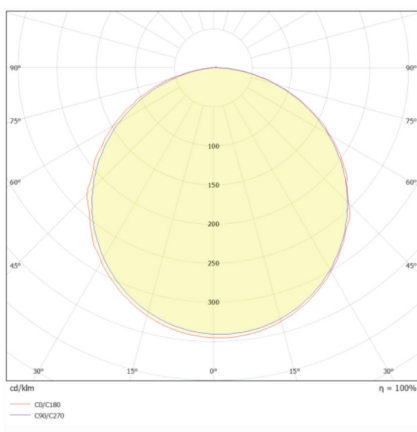

NOVA LUCE

PRODUCT DATASHEET

Version: 001

ELECTRICAL DATA

Power (Nominal)	20 W
Input voltage (Nominal)	220-240Vac
Mains Frequency	50/60Hz
Output voltage	N/A
Output Current	N/A
Power Factor	N/A
Efficiency	N/A
SVM	N/A
Pst	N/A
Class	I

PHOTOMETRICAL DATA

Luminous Flux	1380 lm
Luminous Efficacy	69 lm/W
Color Temperature	4000 K
Light Color (Designation)	Neutral White
CRI	>80
SDCM	<6
Beam Angle	120
UGR	N/A

LIFESPAN

Lifetime	50000 hours

CERTIFICATES

Certificates	CE, UKCA

WARRANTY

Warranty	5 years

LIGHT DISTRIBUTION

NOVA LUCE S.A

Schimatari Viotias
32009, Greece

+30 22620 58 121
+30 22620 56 743

info@novaluce.com
www.novaluce.com