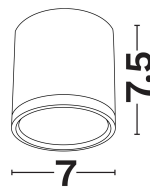

NOVA LUCE

PRODUCT DATASHEET

Version: 001

PRODUCT PHOTOGRAPH

GENERAL INFORMATION

Product Code	9388902
Product Category	Ceiling-Gu10
Product Family	Garf
Mounting Location	Ceiling
Application Environment	Indoor

DIMENSION & WEIGHT

LxWxH (cm)	D: 7 H: 7.5 cm
Cut out (cm)	N/A
Weight (Kgr)	0,194

TECHNICAL DRAWING

MATERIAL & COLOR

Product Color	White
Body Material	Aluminium
Cover Material	N/A

APPLICATION & MOUNTING

Ambient Working Temp.	45 C
Type of Protection	IP20
Protection Class IK	IK03
Dimmable	No
Type of Dimming (Optional)	N/A
Mounting type	Surface
Mounting Depth (cm)	Ceiling
Led Module Replaceable	N/A
Light Source	Led
Adjustable	No