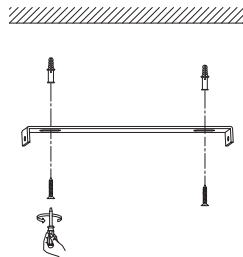

NOVA LUCE

9172518

2 / 2

1

Turn off the general switch

2

Drill holes & apply plastic anchors
With screws

3

Connect the wires

4

Apply the side screws

5

Turn on the general switch