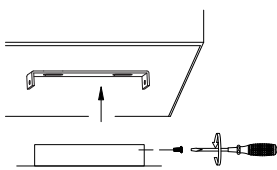

NOVA LUCE

9172518

2 / 2

1

Turn off the general switch

2

Drill holes & apply plastic anchors
With screws

3

Connect the wires

4

Apply the side screws

5

Turn on the general switch