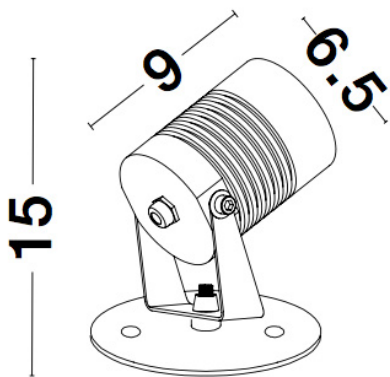

NOVA LUCE

PRODUCT DATASHEET

Version: 001

PRODUCT PHOTOGRAPH

TECHNICAL DRAWING

GENERAL INFORMATION

Product Code	9271491
Collection	Outdoor
Product Category	Spotlights
Product Family	FEND
Mounting Location	Ground / Wall
Application Environment	Outdoor

DIMENSION & WEIGHT

LxWxH (cm)	L: 6,5 W: 9 H: 15
Cut out (cm)	N/A
Weight (Kgr)	0.5

MATERIAL & COLOR

Product Color	Black
Body Material	Aluminium&-Glass

APPLICATION & MOUNTING

Ambient Working Temp.	Max 40 oC
Type of Protection	IP65
Dimmable	No
Type of Dimming (Optional)	N/A
Mounting type	Surface
Mounting Depth (cm)	N/A
Led Module Replaceable	No
Light Source	LED

Power (Nominal)	10W
Input voltage (Nominal)	220-240Vac
Mains Frequency	50/60Hz

PHOTOMETRICAL DATA

Luminous Flux	883 lm
Color Temperature	3000K
Light Color (Designation)	Warm White

WARRANTY

Warranty	3 Years
----------	----------------