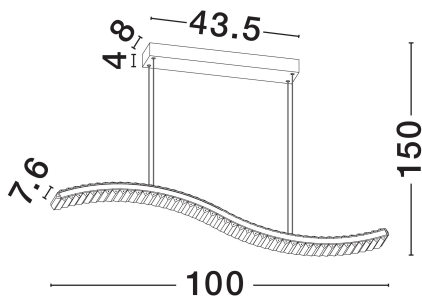

GENERAL INFORMATION

Product Code	9333078
Collection	Indoor
Product Category	Suspension
Product Family	Aurelia
Mounting Location	Wall
Application Environment	Indoor
Specifications	N/A

DIMENSION & WEIGHT

LxWxH (cm)	L: 100 W: 7.6 H: 150
Cut Out (cm)	N/A
Weight (Kgr)	4

MATERIAL & COLOR

Product Color	Platinum Gold
Body Material	Metal & Crystal

APPLICATION & MOUNTING

Ambient Working Temp.	Max 45°C
Type of Protection	IP20
Dimmable	Yes
Type of Dimming	Triac
Mounting type	Surface
Mounting Depth (cm)	N/A
Led Module Replaceable	No
Light Source	LED

NOVA LUCE S.A

Schimatari Viotias
32009, Greece

+30 22620 58 121
+30 22620 56 743

info@novaluce.com
www.novaluce.com