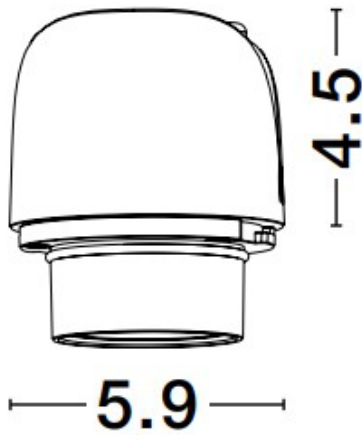

NOVA LUCE

PRODUCT DATASHEET

Version: 001

PRODUCT PHOTOGRAPH

TECHNICAL DRAWING

COMPATIBLE WITH

— On/Off Driver: Included

— Triac Driver: 9844019

— Dali Driver: 9621523

GENERAL INFORMATION

Product Code	9010138
Product Category	Downlights
Product Family	Spectrum
Mounting Location	Ceiling
Application Environment	Indoor

DIMENSION & WEIGHT

LxWxH (cm)	D: 5.9 H: 4.5
Cut out (cm)	N/A
Weight (Kgr)	N/A