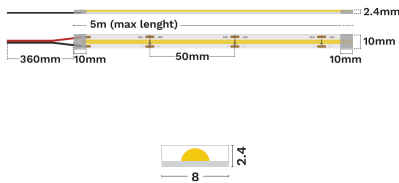

COMPATIBLE WITH

— On/Off Driver: N/A

— Triac Driver: N/A

— Dali Driver: N/A

GENERAL INFORMATION

Product Code	9540066
Product Category	Led Strips
Product Family	Vida Slim
Mounting Location	N/A
Application Environment	Outdoor

DIMENSION & WEIGHT

LxWxH (cm)	L:5m 8 mm
Cut out (cm)	N/A
Weight (Kgr)	N/A

MATERIAL & COLOR

Product Color	N/A
Body Material	Aluminium
Cover Material	N/A

APPLICATION & MOUNTING

Ambient Working Temp.	45 C
Type of Protection	IP65
Protection Class IK	N/A
Dimmable	Yes
Type of Dimming (Optional)	Triac/Dali
Mounting type	N/A
Mounting Depth (cm)	N/A
Led Module Replaceable	No
Light Source	Led
Adjustable	No

NOVA LUCE S.A

Schimatari Viotias
32009, Greece

+30 22620 58 121
+30 22620 56 743

info@novaluce.com
www.novaluce.com