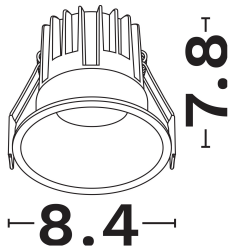

NOVA LUCE

PRODUCT DATASHEET

Version: 001

PRODUCT PHOTOGRAPH

TECHNICAL DRAWING

COMPATIBLE WITH

— On/Off Driver: Included

— Triac Driver: 9844019

— Dali Driver: 9621523

GENERAL INFORMATION

Product Code	9580646
Product Category	Downlights
Product Family	Luella
Mounting Location	Ceiling
Application Environment	Indoor

DIMENSION & WEIGHT

LxWxH (cm)	D: 8.5 H:7.8
Cut out (cm)	7,5
Weight (Kgr)	N/A

MATERIAL & COLOR

Product Color	White & Gold
Body Material	Aluminium
Cover Material	N/A

APPLICATION & MOUNTING

Ambient Working Temp.	45 C
Type of Protection	IP20
Protection Class IK	IK03
Dimmable	Yes
Type of Dimming (Optional)	Triac/Dali
Mounting type	Recessed
Mounting Depth (cm)	Ceiling
Led Module Replaceable	No
Light Source	Led
Adjustable	No

Power (Nominal)	13
Input voltage (Nominal)	220-240Vac
Mains Frequency	50/60Hz
Output voltage	40Vdc
Output Current	300mA
Power Factor	0,9
Efficiency	>73%
SVM	<0.4
Pst	<1
Class	II

PHOTOMETRICAL DATA

Luminous Flux	1197
Luminous Efficacy	92.1
Color Temperature	4000
Light Color (Designation)	Neutral White
CRI	>90
SDCM	<3
Beam Angle	38
UGR	<19