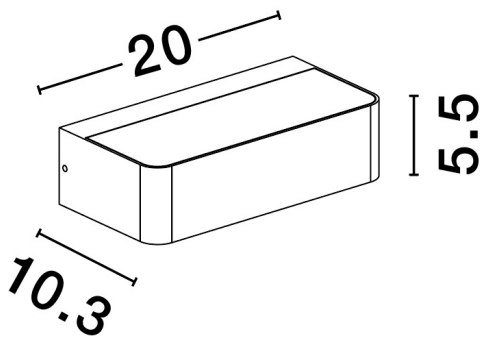

NOVA LUCE

PRODUCT DATASHEET

Version: 001

PRODUCT PHOTOGRAPH

GENERAL INFORMATION

Product Code	9030624
Collection	Outdoor
Product Category	Wall
Product Family	Irid
Mounting Location	Wall
Application Environment	Outdoor
Specifications	Solar with light sensor

DIMENSION & WEIGHT

LxWxH (cm)	L: 20 W: 10,3 H: 5,5
Cut out (cm)	N/A
Weight (Kgr)	1

TECHNICAL DRAWING

MATERIAL & COLOR

Product Color	Black
Body Material	Aluminium & Pc

APPLICATION & MOUNTING

Ambient Working Temp.	Max 45 oC
Type of Protection	IP65
Dimmable	No
Type of Dimming (Optional)	N/A
Mounting type	Surface
Mounting Depth (cm)	N/A
Led Module Replaceable	No
Light Source	LED

NOVA LUCE S.A

Schimatari Viotias
32009, Greece

+30 22620 58 121
+30 22620 56 743

info@novaluce.com
www.novaluce.com