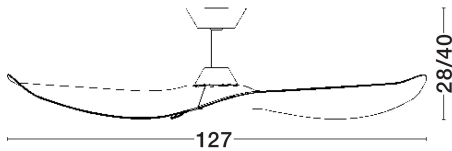

GENERAL INFORMATION

Product Code	9952392
Collection	Indoor
Product Category	Fans
Product Family	Ventra
Mounting Location	Ceiling
Application Environment	Indoor
Specifications	N/A

DIMENSION & WEIGHT

LxWxH (cm)	D: 127 H1: 28 H2: 40
Cut Out (cm)	N/A
Weight (Kgr)	6

MATERIAL & COLOR

Product Color	Sandy Black & Walnut
Body Material	Metal & Abs

APPLICATION & MOUNTING

Ambient Working Temp.	Max 45°C
Type of Protection	IP20
Dimmable	N/A
Type of Dimming	N/A
Mounting type	Surface
Mounting Depth (cm)	N/A
Led Module Replaceable	N/A
Light Source	N/A

NOVA LUCE S.A

Schimatari Viotias
32009, Greece

+30 22620 58 121
+30 22620 56 743

info@novaluce.com
www.novaluce.com