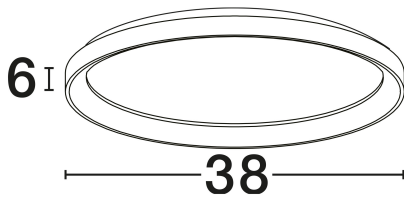

TECHNICAL DRAWING

GENERAL INFORMATION

Product Code	9853671
Collection	Indoor
Product Category	Ceiling
Product Family	Pertino
Mounting Location	Ceiling
Application Environment	Indoor
Specifications	N/A

DIMENSION & WEIGHT

LxWxH (cm)	D: 38 H: 6
Cut Out (cm)	N/A
Weight (Kgr)	1.6

MATERIAL & COLOR

Product Color	Sandy White
Body Material	Aluminium & Acrylic

APPLICATION & MOUNTING

Ambient Working Temp.	Max 45°C
Type of Protection	IP20
Dimmable	Yes
Type of Dimming	Triac
Mounting type	Surface
Mounting Depth (cm)	N/A
Led Module Replaceable	No
Light Source	LED

NOVA LUCE S.A

Schimatari Viotias
32009, Greece

+30 22620 58 121
+30 22620 56 743

info@novaluce.com
www.novaluce.com