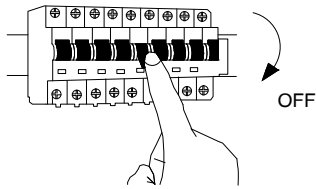

NOVA LUCE

9430241/ 9430242

1

Turn off the general switch

2

Create a CutOut

3. Connect wires

4. Press brackets together to insert the luminaire into the hole

5. Insert the bulb by rotate

6. Fix luminaire into place

7

Turn on the general Switch

8