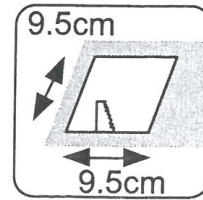

NOVA LUCE

9430241/ 9430242

1

Turn off the general switch

2

Create a CutOut

3. Connect wires

4. Press brackets together to insert the luminaire into the hole