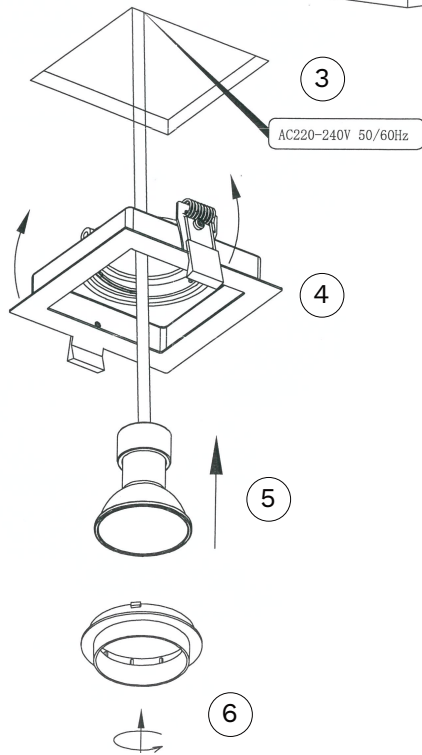

NOVA LUCE

9430241/ 9430242

1

Turn off the general switch

2

Create a CutOut

3. Connect wires

4. Press brackets together to insert the luminaire into the hole

5. Insert the bulb by rotate

6. Fix luminaire into place

7

Turn on the general Switch

8