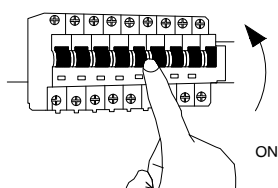

NOVA LUCE

9430241/ 9430242

1

Turn off the general switch

2

Create a CutOut

3. Connect wires

4. Press brackets together to insert the luminaire into the hole

5. Insert the bulb by rotate

6. Fix luminaire into place

7

Turn on the general Switch

8