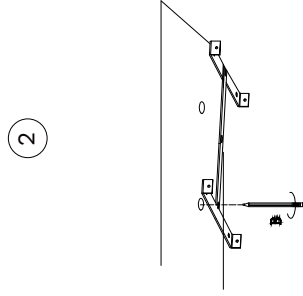

# NOVA LUCE

93333070

Turn off the general switch

Mark where to drill

Apply plastic anchors with screws

Connect the wires

Apply the side screws

Turn on the general switch