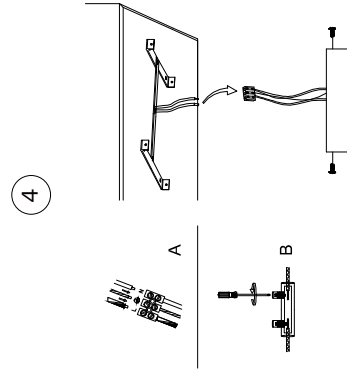

# NOVA LUCE

93333070

Turn off the general switch

Mark where to drill

Apply plastic anchors with screws

Connect the wires

Apply the side screws

Turn on the general switch