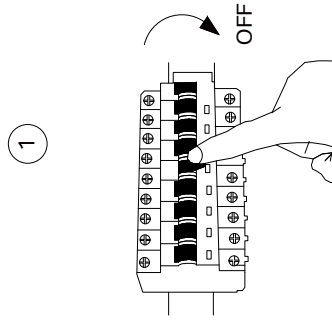

# NOVA LUCE

93333070

Turn off the general switch

Mark where to drill

Apply plastic anchors with screws

Connect the wires

Apply the side screws

Turn on the general switch