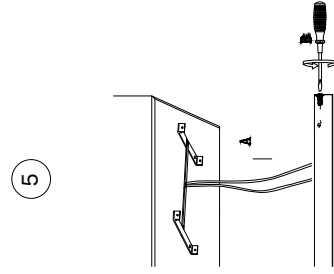

# NOVA LUCE

93333070

Turn off the general switch

Mark where to drill

Apply plastic anchors with screws

Connect the wires

Apply the side screws

Turn on the general switch