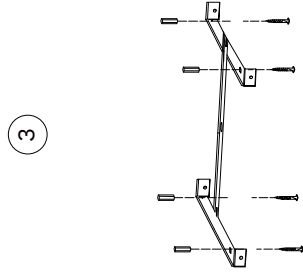

# NOVA LUCE

93333070

Turn off the general switch

Mark where to drill

Apply plastic anchors with screws

Connect the wires

Apply the side screws

Turn on the general switch