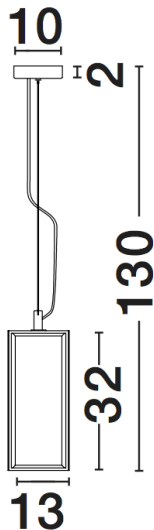

NOVA LUCE

PRODUCT DATASHEET

Version: 001

PRODUCT PHOTOGRAPH

TECHNICAL DRAWING

GENERAL INFORMATION

Product Code	7152603
Collection	Decorative
Product Category	Suspension
Product Family	Flavio
Mounting Location	Ceiling
Application Environment	Indoor

DIMENSION & WEIGHT

LxWxH (cm)	L: 13 W: 13 H: 130
Cut out (cm)	N/A
Weight (Kgr)	1.2

MATERIAL & COLOR

Product Color	Antique Brass
Body Material	Metal & Glass

APPLICATION & MOUNTING

Ambient Working Temp.	Max 45 oC
Type of Protection	IP20
Dimmable	Depends on the lamp
Type of Dimming (Optional)	N/A
Mounting type	Ceiling
Mounting Depth (cm)	N/A
Led Module Replaceable	Yes
Light Source	LED ?27

Power (Nominal)	Depends on the lamp
Input voltage (Nominal)	220-240Vac
Mains Frequency	50/60Hz

PHOTOMETRICAL DATA

Luminous Flux	Depends on the lamp
Color Temperature	Depends on the lamp
Light Color (Designation)	N/A