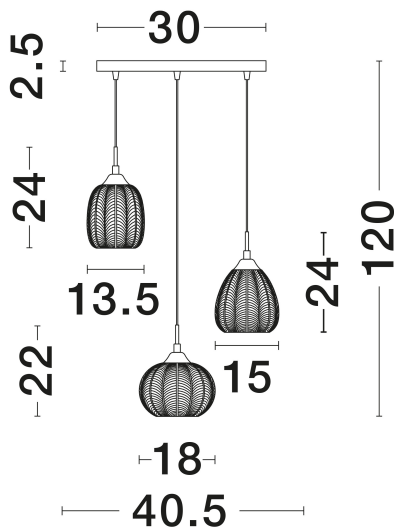

NOVA LUCE

PRODUCT DATASHEET

Version: 001

PRODUCT PHOTOGRAPH

TECHNICAL DRAWING

GENERAL INFORMATION

Product Code	9191542
Collection	Indoor
Product Category	Suspension
Product Family	Vario
Mounting Location	Ceiling
Application Environment	Indoor
Specifications	N/A

DIMENSION & WEIGHT

LxWxH (cm)	D: 39 H: 120
Cut Out (cm)	N/A
Weight (Kgr)	2.3

MATERIAL & COLOR

Product Color	Clear & Satin Gold
Body Material	Glass & Metal

APPLICATION & MOUNTING

Ambient Working Temp.	Max 45°C
Type of Protection	IP20
Dimmable	Yes
Type of Dimming	N/A
Mounting type	Surface
Mounting Depth (cm)	N/A
Led Module Replaceable	Yes
Light Source	E27

Power (Nominal)	3x12W
Input voltage (Nominal)	100-240V
Mains Frequency	50/60Hz

PHOTOMETRICAL DATA

Luminous Flux	N/A
Color Temperature	N/A
Light Color (Designation)	N/A

WARRANTY

Warranty	3 Years
----------	----------------