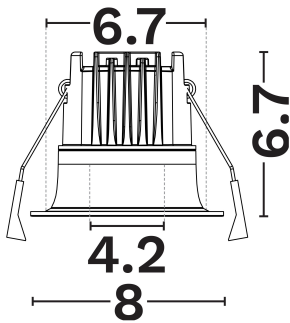

TECHNICAL DRAWING

COMPATIBLE WITH

— On/Off Driver: N/A

— Triac Driver: Included

— Dali Driver: 9621523 / 9844010

GENERAL INFORMATION

Product Code	9540300
Product Category	Downlights
Product Family	Style
Mounting Location	Ceiling
Application Environment	Indoor

DIMENSION & WEIGHT

LxWxH (cm)	D:8 H:6.7
Cut out (cm)	7
Weight (Kgr)	N/A

MATERIAL & COLOR

Product Color	White
Body Material	Aluminium
Cover Material	N/A

APPLICATION & MOUNTING

Ambient Working Temp.	45 C
Type of Protection	IP44
Protection Class IK	IK04
Dimmable	Yes
Type of Dimming (Optional)	Triac/Dali
Mounting type	Recessed
Mounting Depth (cm)	Ceiling
Led Module Replaceable	No
Light Source	Led
Adjustable	No

NOVA LUCE S.A

Schimatari Viotias
32009, Greece

+30 22620 58 121
+30 22620 56 743

info@novaluce.com
www.novaluce.com