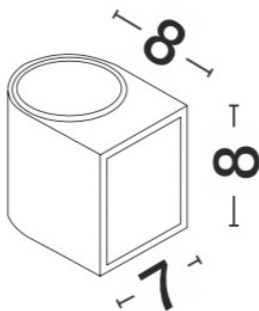

MATERIAL & COLOR

Product Color	Dark Grey
Body Material	Aluminium&-Glass

APPLICATION & MOUNTING

Ambient Working Temp.	Max 40 oC
Type of Protection	IP54
Dimmable	No
Type of Dimming (Optional)	N/A
Mounting type	Surface
Mounting Depth (cm)	N/A
Led Module Replaceable	Yes
Light Source	GU10

NOVA LUCE S.A

Schimatari Viotias
32009, Greece

+30 22620 58 121
+30 22620 56 743

info@novaluce.com
www.novaluce.com