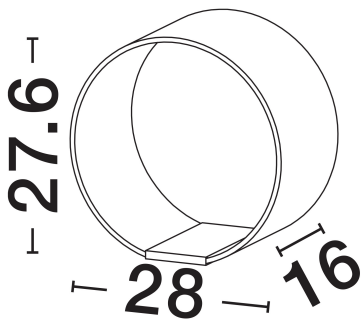

NOVA LUCE

PRODUCT DATASHEET

Version: 001

PRODUCT PHOTOGRAPH

TECHNICAL DRAWING

GENERAL INFORMATION

Product Code	9030637
Collection	Indoor
Product Category	Floor
Product Family	Valentin
Mounting Location	Floor
Application Environment	Indoor
Specifications	N/A

DIMENSION & WEIGHT

LxWxH (cm)	D: 28 W: 16 H: 27.6
Cut Out (cm)	N/A
Weight (Kgr)	1

MATERIAL & COLOR

Product Color	Matt Gold
Body Material	Aluminium & Acrylic

APPLICATION & MOUNTING

Ambient Working Temp.	Max 45°C
Type of Protection	IP20
Dimmable	Yes
Type of Dimming	Triac
Mounting type	Surface
Mounting Depth (cm)	N/A
Led Module Replaceable	No
Light Source	LED

Power (Nominal)	14W
Input voltage (Nominal)	220-240V
Mains Frequency	50/60Hz

PHOTOMETRICAL DATA

Luminous Flux	786lm
Color Temperature	3000K
Light Color (Designation)	Warm White

WARRANTY

Warranty	3 Years
----------	----------------